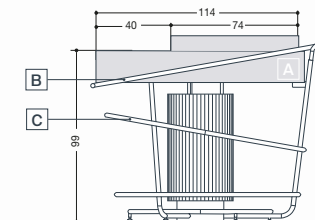

EB 100

*= Colore con sovrapprezzo

*= Color at Extra cost

*= Supplément couleur

*= Farb mit Aufpreis

A	B	C
D90	RAL9010	RAL9010
D91	RAL9005	RAL*
D97	RAL*	P51*
D136	P51*	P52*
D141	P52*	P53*
D142	P53*	P54*
D143	P54*	P55*
D144	P55*	P56*
D145	P56*	P57*
D146	P57*	P58*
D147	P58*	P59*
D147	P59*	P61*
RAL*	P61*	P73*
P51*	P73*	P84*
P52*	P84*	
P53*		
P54*		
P55*		
P56*		
P57*		
P58*		
P59*		
P61*		
P73*		
P84*		

Standard Colors

D90 - White	D91 - Platinum Gray	D97 - Black	D136 - White Oak
D141 - Brushed Anthracite	D142 - Brushed Moka	D143 - Linen	D144 - Smokey Gray
D145 - Grenade	D146 - Blu Sapphire	D147 - Bottle Green	

Special Colors

P61 - White Perla	P51 - Papaya Orange	P52 - Grano	P53 - Rose Brown
P54 - Must	P84 - Red Tiziano	P55 - Rosa Mountbatten	P56 - Tea Leaf
P57 - Uovo di Pettiroso	P58 - Blu Lavagna	P59 - London Gray	P73 - Black Vulcano

Matt Colors

M41 - Latte	M42 - Etna	M43 - Bronzo	M44 - Melanzana
M45 - Terra	M46 - Oro