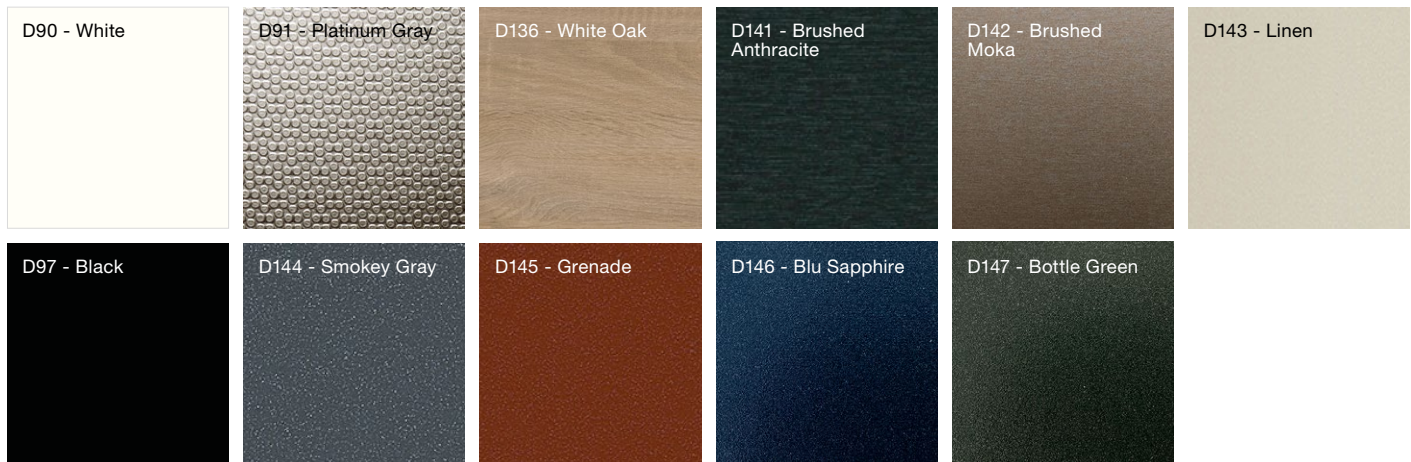

COLORS

Standard Colors

Special Colors

Matt Colors

CRIOCCAFIBIN
TASTE PRESENTATION