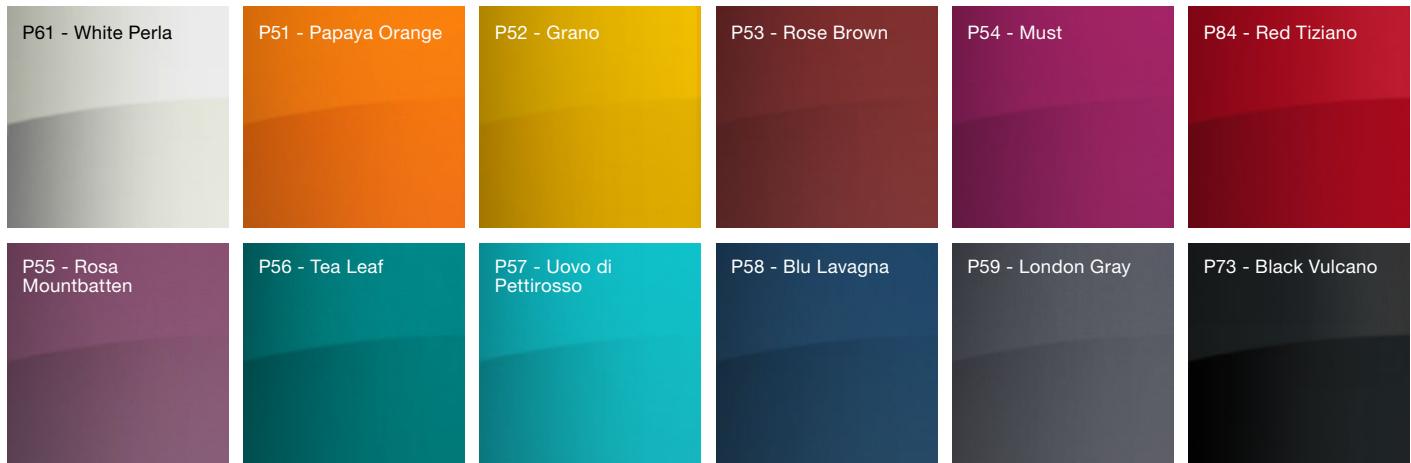

COLORS

Standard Colors

Special Colors

Matt Colors

CRIOCCAFIBIN
TASTE PRESENTATION